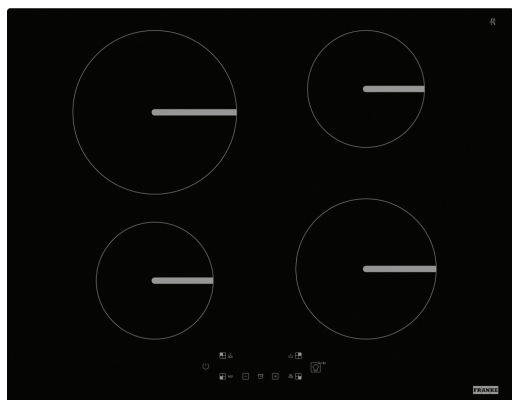

FSM654IBK Hob induction | 108.0606.107

COMMERCIAL RANGE (NOT AVAILABLE THROUGH RETAIL) - Minimalistic cooking has never looked and felt so good with this fast heating induction cooktop, featuring 4 heating zones across a sleek black surface with a frameless edge.

Aspect

Type	Electric
Technology	Induction vitroceramic
Colour	Black
Finish	Glass
Power limitation	Yes

Dimensions

Overall dimensions	60X50
Width overall	650.0
Cutout depth	490.0
Cutout width	560.0
Packaging depth	600.0
Packaging width	855.0

Glass dimension (mm)	650x510
Hob/hood connection	No
Power cord length	1200.0
Power management (kW)	2.5 - 4.0 - 6.0 - 7.2
Display colour	Red
Supply cord	Yes
B.power of h.zone FT L (W)	1600
Diam. of h.zone FR L (mm)	145
PWR of h.zone FT L (W)	1200
B.pow. of h.zone FT R (W)	2100
Diam. of h.zone FT R (mm)	180
PWR of h.zone FT R (W)	1800
B.power of h.zone RR L (W)	3000
Diam. of h.zone RR L (mm)	210
PWR of h.zone RR L (W)	2100
B.power of h.zone RR R (W)	1600
Diam. of h.zone RR R (mm)	145
PWR of h.zone RR R (W)	1200
Product identification	
Brand	FRANKE
Product family	Smart
Family	SMART
Properties	
Technical UI Type	Touch control
Heating zone	4
Type of heating zone front lef	Rounded
Type of heating zone rear left	Rounded
Type of heating zone rear right	Rounded
Type of heat. zone front right	Rounded
Controls	Direct touch - one central +/-
Timer	Yes
Dual zone	No
Oval zone	No
FlexPro zone	No
Power level	9 + booster
Number of boosters	4