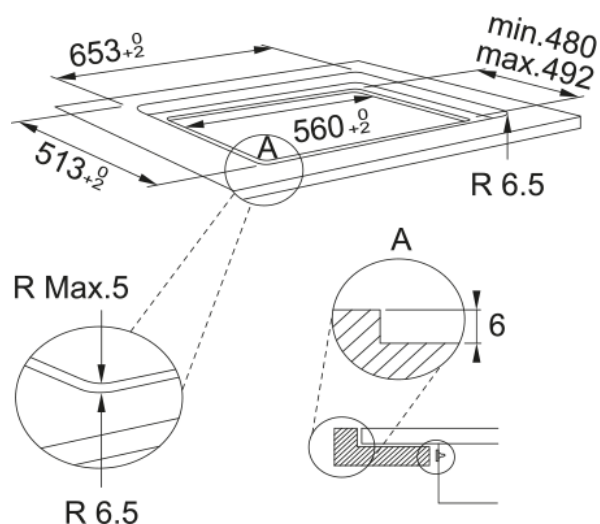

FSM654IBK Hob induction | 108.0606.107

COMMERCIAL RANGE (NOT AVAILABLE THROUGH RETAIL) - Minimalistic cooking has never looked and felt so good with this fast heating induction cooktop, featuring 4 heating zones across a sleek black surface with a frameless edge.

Aspect

Type	Electric
Technology	Induction vitroceramic
Colour	Black
Finish	Glass
Power limitation	Yes

Dimensions

Overall dimensions	60X50
Width overall	650.0
Cutout depth	490.0
Cutout width	560.0
Packaging depth	600.0
Packaging width	855.0

Energy specifications

MAX Booster nominal power (W)	3000.0
Total Power (kW)	7.2
Voltage	220-240 V
Frequency (Hz)	50-60

Product features

Installation type	Standard&flush
Bridge zone	No
Flexi zone	No
Safety lock	Yes
Cook Assist	Boiling
Cook Assist	Keep warm
Cook Assist	Melting
Cook Assist	Simmering
Frame shape	Frameless