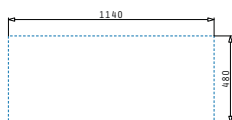

521001001
Waste valve Ø92

521058501
Space saver siphon for sinks with 2 bowls of unequal depth

LIFETIME GUARANTEE

PYRAMIS

PYRAGRANITE SINKS

Pyragranite Athlos

PYRAGRANITE ATHLOS (116X50) 2B 1D

Sink dimensions: 1160 x 500mm
 Bowl dimensions: 335 x 420 x 195mm / 335 x 420 x 195mm
 Minimum base unit: **80cm**
 Bowl overflow