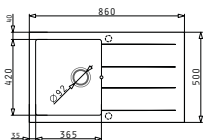

Sink dimensions: 860 x 500mm
Bowl dimensions: 365 x 420 x 186mm
Minimum base unit: 45cm
Bowl overflow