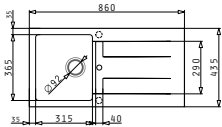

Sink dimensions: 860 x 435mm
Bowl dimensions: 315 x 365 x 195mm
Minimum base unit: 45cm
Drainer overflow