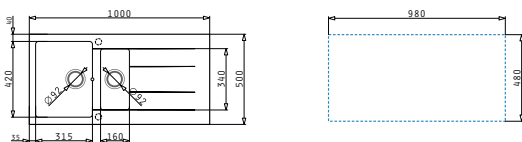

Color	Ar. number	Waste valves	Packaging
SNOW	070010511	Ø92mm	1 item / carton box
CARBON	070010611	Ø92mm	1 item / carton box
BEIGE	070010711	Ø92mm	1 item / carton box
MOCHA	070010811	Ø92mm	1 item / carton box
CHOCOLATE	070038711	Ø92mm	1 item / carton box
IRON GREY	070038811	Ø92mm	1 item / carton box

Carton box includes: Waste valves & space saver siphon.

Inset

Suitable accessories

Included waste fittings