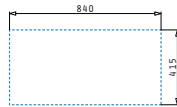

Sink dimensions: 860 x 435mm
Bowl dimensions: 315 x 365 x 195mm
Minimum base unit: 45cm
Drainer overflow