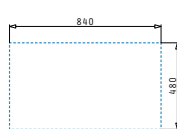

Sink dimensions: 860 x 500mm
Bowl dimensions: 365 x 420 x 186mm
Minimum base unit: 45cm
Bowl overflow