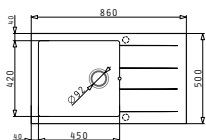

Sink dimensions: 860 x 500mm
Bowl dimensions: 450 x 420 x 195mm
Minimum base unit: 50cm
Bowl overflow