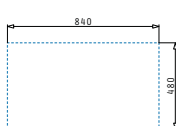

Sink dimensions: 860 x 500mm
Bowl dimensions: 315 x 400 x 186mm / 90 x 290 x 66mm
Minimum base unit: 50cm
Drainer overflow