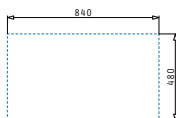

Sink dimensions: 860 x 500mm
Bowl dimensions: 450 x 420 x 195mm
Minimum base unit: 50cm
Bowl overflow