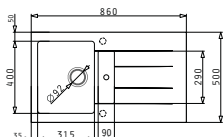

Sink dimensions: 860 x 500mm
Bowl dimensions: 315 x 400 x 186mm / 90 x 290 x 66mm
Minimum base unit: 50cm
Drainer overflow