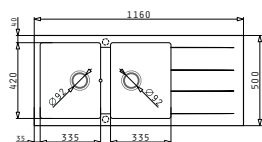

521001001
Waste valve Ø92

521058401
Space saver siphon for sinks with 2 bowls of equal depth

PYRAGRANITE ATHLOS (100X50) 1 1/2B 1D

Sink dimensions: 1000 x 500mm
 Bowl dimensions: 315 x 420 x 186mm / 160 x 340 x 150mm
 Minimum base unit: 60cm
 Bowl overflow

521001001
Waste valve Ø92

521058501
Space saver siphon for sinks with 2 bowls of unequal depth

LIFETIME GUARANTEE

PYRAMIS

PYRAGRANITE SINKS

Pyragranite Athlos

PYRAGRANITE ATHLOS (116X50) 2B 1D

Sink dimensions: 1160 x 500mm
 Bowl dimensions: 335 x 420 x 195mm / 335 x 420 x 195mm
 Minimum base unit: **80cm**
 Bowl overflow