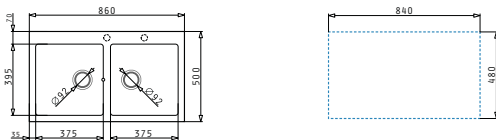

Color	Ar. number	Waste valves	Packaging
SNOW	070071211	Ø92mm	1 item / carton box
CARBON	070071311	Ø92mm	1 item / carton box
BEIGE	070071411	Ø92mm	1 item / carton box
MOCHA	070071511	Ø92mm	1 item / carton box
CHOCOLATE	070071611	Ø92mm	1 item / carton box
IRON GREY	070071711	Ø92mm	1 item / carton box

Carton box includes: Waste valves & space saver siphon.

Inset

Suitable accessories

Included waste fittings