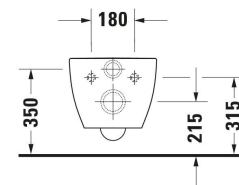

**Happy D.2 Wall-mounted toilet # 222209..00 / 222209..00 / 222209..00**

| &lt; 365 mm &gt; |

Wall-mounted toilet	Dimension	Weight	Order number
Flush water quantity: 4,5/3 l, Washdown model, Flushing rim: Rimless, Flush principle: washdown model, Outlet drain horizontal, Incl. invisible fixation, Unified Water Label (UWL) Class: 1			
<b>Colors</b>			
00 White Alpin 20 HygieneGlaze (an antibacterial ceramic glaze that provides almost indefinite effectiveness) 89 Anthracite/Anthracite Matt			
<b>Variant</b>			
◆ White High Gloss		24.700 kg	222209..00
◆ White High Gloss, HygieneGlaze, Flush water quantity: 4,5 l		24.700 kg	222209..00
◆ Interior colour Anthracite High Gloss, Exterior colour Anthracite Matt, Flush water quantity: 4,5 l		24.700 kg	222209..00
Sanitary ceramics with the special WonderGliss surface finish will remain clean and attractive-looking for a long time to come. When ordering WonderGliss please add a "1" as eleventh digit to the model number.			
<b>Accessory for ceramics for White High Gloss</b>			
Mounting Suitable for Wall-mounted bidet, Wall-mounted toilet Ø 12 mm		0.28 kg	006500
<b>Accessory</b>			
Noise reduction set		0.2 kg	005090
<b>Suitable products</b>			
Toilet seat Shape: Rectangular, Automatic close: Yes, Removable Seat, Hinge material: Stainless steel, 359 x 430 mm	359 x 430 mm		006459
Installation element dry installation for WC Standard 6 l, Powder-coated, Type of installation: In standard lightweight construction, In front of solid wall, Type of mounting: Drywall, Max. projection toilet: 625 mm, Height adjustable: 240 mm, Flush operation: Mechanical, Flush operation position: Front, Adjustable flush volumes, Flush type: Dual Flush, insulated against condensation, Throttle for regulating the flush flow, Self-supporting, Suitable for panelling with plasterboards, 500 x 155 mm	500 x 155 mm		WD1011