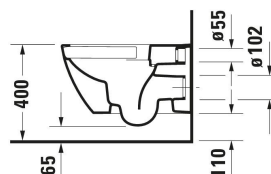

**Happy D.2 Wall-mounted toilet # 222209..00 / 222209..00 / 222209..00**

| &lt; 365 mm &gt; |

Wall-mounted toilet	Dimension	Weight	Order number
Flush water quantity: 4,5/3 l, Washdown model, Flushing rim: Rimless, Flush principle: washdown model, Outlet drain horizontal, Incl. invisible fixation, Unified Water Label (UWL) Class: 1			
<b>Colors</b>			
00 White Alpin 20 HygieneGlaze (an antibacterial ceramic glaze that provides almost indefinite effectiveness) 89 Anthracite/Anthracite Matt			
<b>Variant</b>			
◆ White High Gloss		24.700 kg	222209..00
◆ White High Gloss, HygieneGlaze, Flush water quantity: 4,5 l		24.700 kg	222209..00
◆ Interior colour Anthracite High Gloss, Exterior colour Anthracite Matt, Flush water quantity: 4,5 l		24.700 kg	222209..00
Sanitary ceramics with the special WonderGliss surface finish will remain clean and attractive-looking for a long time to come. When ordering WonderGliss please add a "1" as eleventh digit to the model number.			
<b>Accessory for ceramics for White High Gloss</b>			
Mounting Suitable for Wall-mounted bidet, Wall-mounted toilet Ø 12 mm		0.28 kg	006500
<b>Accessory</b>			
Noise reduction set		0.2 kg	005090
<b>Suitable products</b>			
Toilet seat Shape: Rectangular, Automatic close: Yes, Removable Seat, Hinge material: Stainless steel, 359 x 430 mm	359 x 430 mm		006459
Installation element dry installation for WC Standard 6 l, Powder-coated, Type of installation: In standard lightweight construction, In front of solid wall, Type of mounting: Drywall, Max. projection toilet: 625 mm, Height adjustable: 240 mm, Flush operation: Mechanical, Flush operation position: Front, Adjustable flush volumes, Flush type: Dual Flush, insulated against condensation, Throttle for regulating the flush flow, Self-supporting, Suitable for panelling with plasterboards, 500 x 155 mm	500 x 155 mm		WD1011