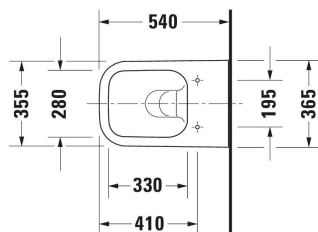

**Happy D.2 Wall-mounted toilet # 222209..00 / 222209..00 / 222209..00**

| &lt; 365 mm &gt; |

Wall-mounted toilet	Dimension	Weight	Order number
Flush water quantity: 4,5/3 l, Washdown model, Flushing rim: Rimless, Flush principle: washdown model, Outlet drain horizontal, Incl. invisible fixation, Unified Water Label (UWL) Class: 1			
<b>Colors</b>			
00 White Alpin 20 HygieneGlaze (an antibacterial ceramic glaze that provides almost indefinite effectiveness) 89 Anthracite/Anthracite Matt			
<b>Variant</b>			
◆ White High Gloss		24.700 kg	222209..00
◆ White High Gloss, HygieneGlaze, Flush water quantity: 4,5 l		24.700 kg	222209..00
◆ Interior colour Anthracite High Gloss, Exterior colour Anthracite Matt, Flush water quantity: 4,5 l		24.700 kg	222209..00
Sanitary ceramics with the special WonderGliss surface finish will remain clean and attractive-looking for a long time to come. When ordering WonderGliss please add a "1" as eleventh digit to the model number.			
<b>Accessory for ceramics for White High Gloss</b>			
Mounting Suitable for Wall-mounted bidet, Wall-mounted toilet Ø 12 mm		0.28 kg	006500
<b>Accessory</b>			
Noise reduction set		0.2 kg	005090
<b>Suitable products</b>			
Toilet seat Shape: Rectangular, Automatic close: Yes, Removable Seat, Hinge material: Stainless steel, 359 x 430 mm	359 x 430 mm		006459
Installation element dry installation for WC Standard 6 l, Powder-coated, Type of installation: In standard lightweight construction, In front of solid wall, Type of mounting: Drywall, Max. projection toilet: 625 mm, Height adjustable: 240 mm, Flush operation: Mechanical, Flush operation position: Front, Adjustable flush volumes, Flush type: Dual Flush, insulated against condensation, Throttle for regulating the flush flow, Self-supporting, Suitable for panelling with plasterboards, 500 x 155 mm	500 x 155 mm		WD1011