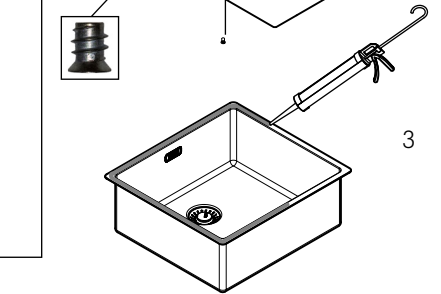

ZAR

Franke Kitchen Systems (Pty) Ltd.
+27 31 450 6301
www.franke.co.za

INSTRUCTION MANUAL

Franke Box and Mythos masterpiece collection installation

15.05.19/HNA 0006-109993
993.0368.247

KITCHEN
SYSTEMS

FRANKE