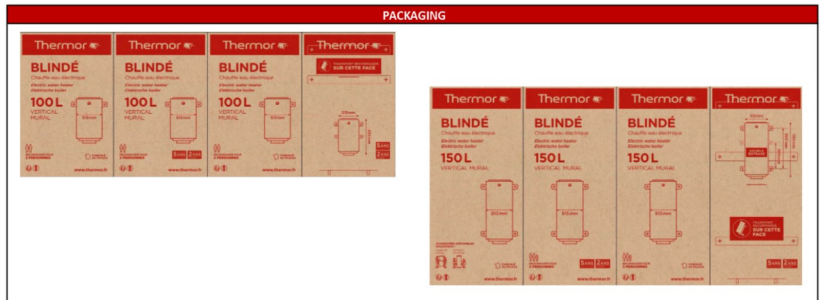

REF.	DESCRIPTION	WM / HM / FS	MODEL	ELEMENT	OUTPUT (W)	VOLTAGE
241040	TH BLINDE VM 050L 1200M	WM	50	SHEATHED	1200	220-240V
241039	TH BLINDE ETROIT VM 050L 2000M	WM	50	SHEATHED	2000	220-240V
251054	TH BLINDE VM 075L 1200M	WM	75	SHEATHED	1200	220-240V
261128	TH BLINDE VM 100L 1200M	WM	100	SHEATHED	1200	220-240V
251084	TH BLINDE VM 150L 1600M	WM	150	SHEATHED	1600	220-240V
251085	TH BLINDE VM 200L 2200M	WM	200	SHEATHED	2200	220-240V
861511	TH BLINDE COMP VM 100L 1200M	WM	100	SHEATHED	1200	230V
861512	TH BLINDE COMP VM 150L 1600M	WM	150	SHEATHED	1600	230V
861513	TH BLINDE COMP VM 200L 2200M	WM	200	SHEATHED	2200	230V
853408	TH BLINDE HM 075L 2000M RACC COTE	HM	75	SHEATHED	2000	220-240V
853409	TH BLINDE HM 100L 2000M RACC COTE	HM	100	SHEATHED	2000	220-240V
853410	TH BLINDE HM 150L 2000M RACC COTE	HM	150	SHEATHED	2000	220-240V
853411	TH BLINDE HM 200L 2000M RACC COTE	HM	200	SHEATHED	2000	220-240V
253011	TH BLINDE HM 075L 1600M RACC DESSOUS	HM	75	SHEATHED	1600	220-240V
253014	TH BLINDE HM 100L 1600M RACC DESSOUS	HM	100	SHEATHED	1600	220-240V
253021	TH BLINDE HM 150L 2200M RACC DESSOUS	HM	150	SHEATHED	2200	220-240V
253023	TH BLINDE HM 200L 2200M RACC DESSOUS	HM	200	SHEATHED	2200	220-240V
282030	TH BLINDE VS 200L 2200M	FS	200	SHEATHED	2200	220-240V
282031	TH BLINDE VS 300L 3000M	FS	300	SHEATHED	3000	220-240V
292001	TH BLINDE COMP VS 500L 5000TC	FS	500	SHEATHED	5000	TC

KEY SELLING POINTS & PRODUCTS ADVANTAGES

	Copper heating element		Large choice of models for all needs
	Magnesium anode		Enhanced design for a better handling
	Temperature regulation