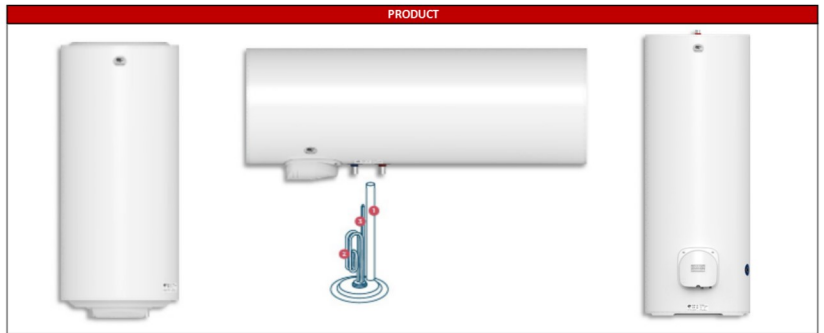

KEY SELLING POINTS & PRODUCTS ADVANTAGES

	Copper heating element		Large choice of models for all needs
	Magnesium anode		Enhanced design for a better handling
	Temperature regulation		

	GENERAL SPECIFICATION
HEATING ELEMENT	DRY
HEATING ELEMENT MATERIAL	COPPER
TANK PROTECTION 1	MAGNESIUM ANODE
TANK PROTECTION 2	NO
TANK MATERIAL	ENAMELED STEEL
EXTERNAL MATERIAL	PAINTED STEEL
INSTALLATION TYPE	WM/HM/FS
PRODUCT MAIN COLOR	WHITE
TOP COLOR	WHITE (new design)
BOTTOM COLOR	WHITE (new design)
PLASTIC ROUND COLOR	N/A
HMI COLOR	N/A
PLUG	NO CABLE
THERMOSTAT	MECHANICAL THERMOSTAT
SAFETY VALVE	N/A
DIELECTRIC UNION	BI-METAL x1
THERMOMETER	NO
STANDARD	CE; NF
IP RATINGS	WM IP25/HM & FS IP24

... TRANSLATED INTO :
Languages
French, Netherland