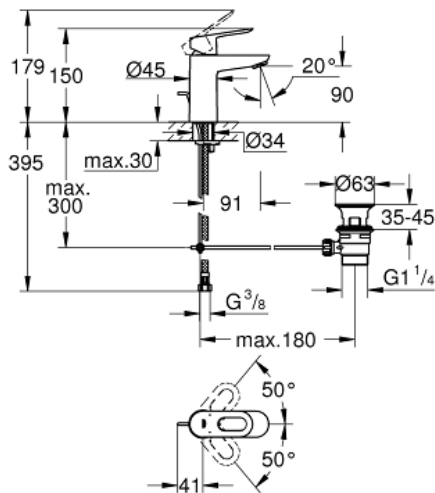

BAULOOP
Single-lever basin mixer 1/2" S-
Size

MODEL # 23335000

Pure Freude
an Wasser

Product Description:

BAULOOP
Single-lever basin mixer 1/2"
S-Size

Standard Specification:

single hole installation
metal lever
GROHE Longlife 28 mm ceramic cartridge
GROHE StarLight chrome finish
GROHE EcoJoy mousseur 5.7 l/min
rapid installation system
plastic pop-up waste set 1 1/4"
flexible connection hoses

Color:

□ 23335000 chrome