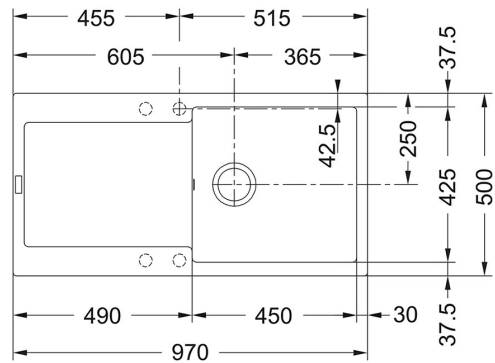

Maris MRG 611-L Black | 114.0157.482

FAMILY : Sinks | SERIE : Maris | MODEL : MRG 611-L | FINISH : Black | PRODUCT LINE : Maris | INSTALLATION TYPE : Inset

TECHNICAL DATA

Length overall	970.00 mm
Width overall	500.00 mm
Length of large bowl	450.00 mm
Width of large bowl	425.00 mm
Depth of large bowl	200.00 mm
Cutout Length	950.00 mm
Cutout Width	480.00 mm
Dimensions	970x500
Cut-Out	950X480
Cabinet Size	60

FEATURES

- Waste with twist remote control optional

Maris MRG 611-L Black | 114.0157.482

FAMILY : **Sinks** | SERIE : **Maris** | MODEL : **MRG 611-L** | FINISH : **Black** | PRODUCT LINE : **Maris** | INSTALLATION TYPE : **Inset**