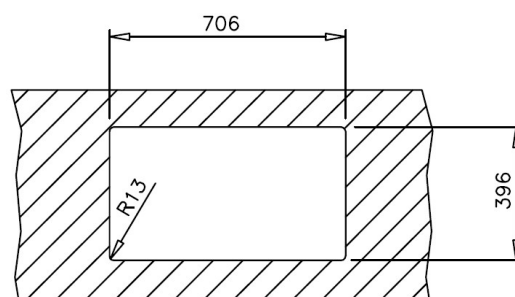

Cutting suggestion

Precautions to be taken into account for its conservation:

- Cleaning products indicated for the Stainless Steel are: the soap, detergents soft and / or neutral. Apply with a soft cloth or a sponge of fine nylon, rinse with abundant water and dry with soft cloth.

Never use abrasive acids because they deteriorate the surface of the sink.

- Do not use wipes metal, straw-of-steel to clear the surface of the sinks;
- Glues, paints and cement, in contact with the sinks, will cause the corrosion of steel.

ATTENTION: beware of sharp metal edges before and during the installation!

• EN13310:2015

INAREL assigns a 15-year warranty to all stainless steel solutions, when good basic cleaning and maintenance practices are adopted.

INAREL