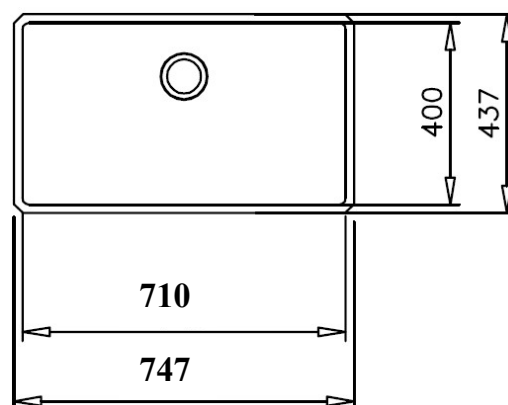

Cutting suggestion

Precautions to be taken into account for its conservation:

- Cleaning products indicated for the Stainless Steel are: the soap, detergents soft and / or neutral. Apply with a soft cloth or a sponge of fine nylon, rinse with abundant water and dry with soft cloth.

Never use abrasive acids because they deteriorate the surface of the sink.

- Do not use wipes metal, straw-of-steel to clear the surface of the sinks;
- Glues, paints and cement, in contact with the sinks, will cause the corrosion of steel.

ATTENTION: beware of sharp metal edges before and during the installation!

• EN13310:2015

INAREL assigns a 15-year warranty to all stainless steel solutions, when good basic cleaning and maintenance practices are adopted.

INAREL